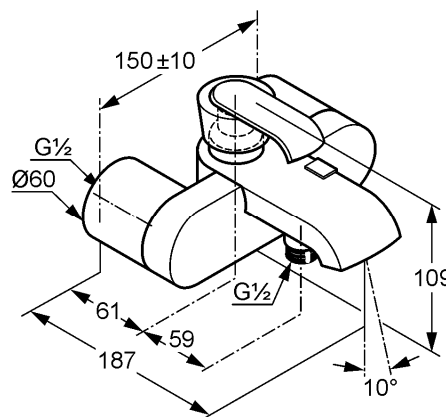

Product: JOOP! single lever bath and shower mixer DN 15

Ref.: 55443 .. 75

Product description

single lever bath- and shower mixer DN 15
 solid lever
 wall fastening
 flow class DB
 Ovalflow aerator
 ceramic cartridge with hot water safety device
 covered eccentric-wall connectors
 automatic diverter: shower to bath tub
 swivel shower outlet G 1/2
 protected against back flow
 without shower set
 noise group I

Finishes:
 05 chrome
 H7 chrome / glass green

Product picture

Advertisement

- * KLUDI GmbH & Co KG JOOP! single lever bath and shower mixer item no. 55443..75
- ** ceramic cartridge with hot water safety device Ø 41 mm, DIN EN 817
- *** chrome plated brass, DIN 50930-6

single lever bath and shower mixer, manufacturer KLUDI GmbH & Co KG JOOP! single lever bath and shower mixer item no. 55443..75, DN 15, chrome plated brass, flow class DB (max. 0,42 l/s), solid lever, noise level DIN EN 4109 group I, without report no., type: single lever bath and shower mixer DN 15, automatic diverter: shower to bath tub, protected against back flow DIN EN 1717, covered eccentric-wall connectors, Ovalflow aerator, swivel shower outlet 1/2 inch, lever projection 80 mm, nozzle projection 187 mm, projection shower outlet 120 mm, ceramic cartridge with hot water safety device Ø 41 mm, surface (lever) optionally = 05 = chrome plated, H7 = chrome/glass green, for pressure type water heater, for continuous line heater, PN 10,

Dimensional drawing

Flow rate diagram