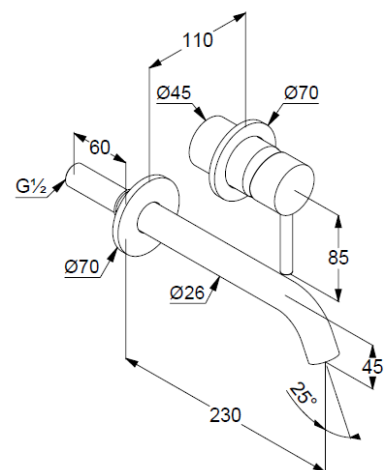

## Technische Daten/ Technical Data

KLUDI BOZZ

concealed single lever basin mixer  
DN 15

Ref.:  
382450576

Finishes:  
05 chrome

pre installation set KLUDI Ref.: 38243

vertical wall mounted

solid lever, metal

aerator, S-Pointer M24 PCA

flow rate at 3 bar 5 l/min.

fixed spout

### Produktabbildung/ Product picture

### Maßzeichnung/ Dimensional drawing