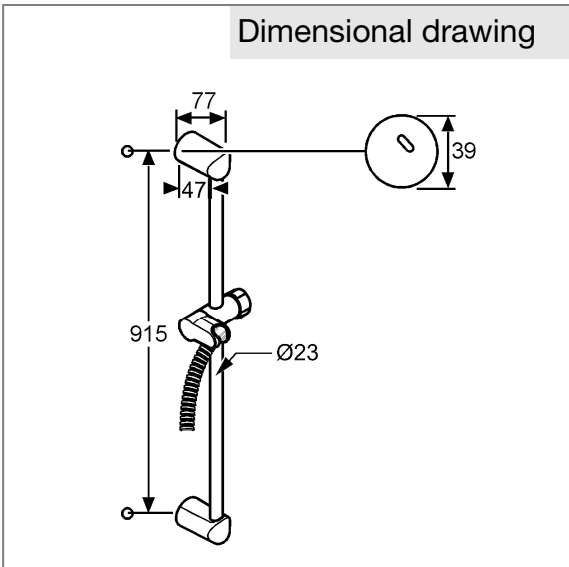

Product: **KLUDI ZENTA wall rail**

Ref.: **6062005-00**

Product description

KLUDI ZENTA wall rail
 L = 900 mm
 with slider horizontally and vertically adjustable
 with KLUDI LOGOFLEX-hose
 plastic coated
 with metal-effect
 with conical nuts
 G 1/2 x G 1/2 x 1600 mm

Finishes:
 05 chrome

Product picture

Advertisement

* KLUDI GmbH & Co KG KLUDI ZENTA wall rail item no. 6062005-00
 ** chrome plated brass/plastic

wall rail, manufacturer KLUDI GmbH & Co KG KLUDI ZENTA wall rail item no. 6062005-00, DN 15, chrome plated brass/plastic, length 900 mm, with horizontal and vertical adjustable slider, sliding bar with pipe diameter Ø 23 mm, for borehole distance 915 mm, with KLUDI LOGOFLEX hose plastic coated with metal-effect, with conical nuts 1/2 x 1/2 inch x 1600 mm, PN 5, without handshower, Optimal function can only guaranteed with KLUDI handshowers, PN 5,

Dimensional drawing

Flow rate diagram