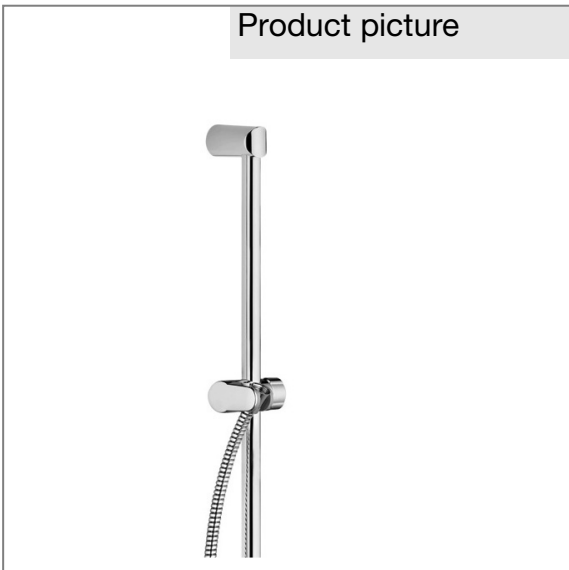

Product: **KLUDI ZENTA wall rail**

Ref.: **6062005-00**

Product description

KLUDI ZENTA wall rail
 L = 900 mm
 with slider horizontally and vertically adjustable
 with KLUDI LOGOFLEX-hose
 plastic coated
 with metal-effect
 with conical nuts
 G 1/2 x G 1/2 x 1600 mm

Finishes:
 05 chrome

Product picture

Advertisement

* KLUDI GmbH & Co KG KLUDI ZENTA wall rail item no. 6062005-00
 ** chrome plated brass/plastic

wall rail, manufacturer KLUDI GmbH & Co KG KLUDI ZENTA wall rail item no. 6062005-00, DN 15, chrome plated brass/plastic, length 900 mm, with horizontal and vertical adjustable slider, sliding bar with pipe diameter Ø 23 mm, for borehole distance 915 mm, with KLUDI LOGOFLEX hose plastic coated with metal-effect, with conical nuts 1/2 x 1/2 inch x 1600 mm, PN 5, without handshower, Optimal function can only guaranteed with KLUDI handshowers, PN 5,

Dimensional drawing

Flow rate diagram