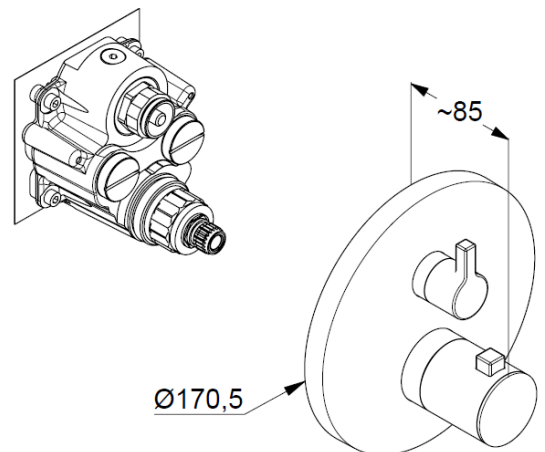

### KLUDI NOVA FONTE

concealed thermostatic bath-shower mixer  
trim set without pre-installation set  
PN 10  
Style: Puristic

Ref:  
208300515

Finishes:  
05 chrome

### Product description

Manufacturer KLUDI GmbH & Co. KG  
Typ: KLUDI NOVA FONTE  
concealed thermostatic bath-shower mixer  
trim set without pre-installation set  
Ref.: 208300515

concealed thermostatic bath-shower mixer  
trim set without pre-installation set  
pre installation set KLUDI FLEXX.BOX Art. Nr. 88011  
trim set with functional unit  
vertical wall mounted  
diverter as rotary ceramic valve  
temperature handle with hotwater safety at 40°C  
flow rate at 3 bar 20 l/ min.  
with integrated back flow preventer

Product picture

Dimensional drawing

Flow rate diagram