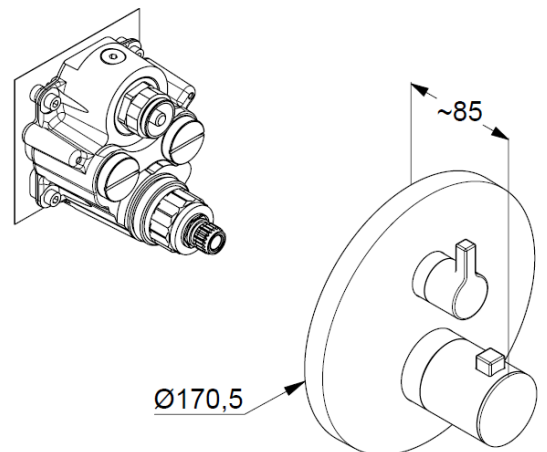

trim set without pre-installation set

pre installation set KLUDI FLEXX.BOX Art. Nr. 88011

trim set with functional unit

vertical wall mounted

diverter as rotary ceramic valve

temperature handle with hotwater safety at 40°C

flow rate at 3 bar 20 l/ min.

with integrated back flow preventer

Product picture

Dimensional drawing

Flow rate diagram