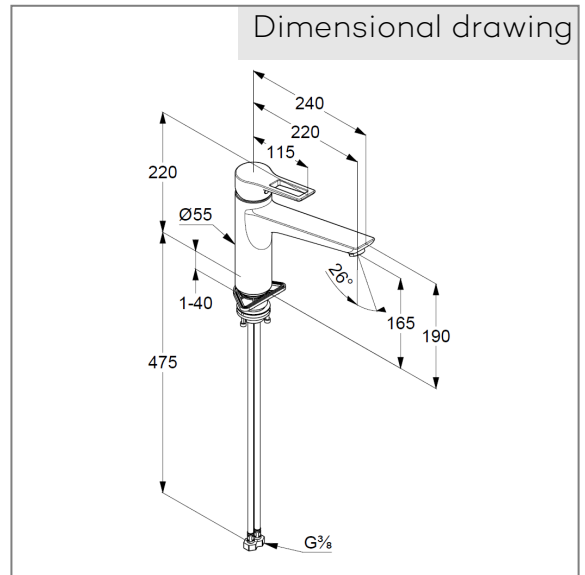

## Technical Data

KLUDI MIX  
Kitchen faucet

Ref.:  
329040562

Finishes:  
05 chrome

Product description  
Manufacturer KLUDI GmbH & Co. KG  
Typ: KLUDI MIX  
Kitchen faucet  
Ref.: 329040562

Kitchen faucet  
stand assembly  
single hole mounted  
open lever lever, metal  
aerator M24  
ceramic cartridge with hotwater safety device  
flow rate at 3 bar= 12 l/ min.  
swivel spout (360°)  
flexible hoses G 3/8 DVGW approved  
shank-fixing

Product picture

Dimensional drawing

Flow rate diagram