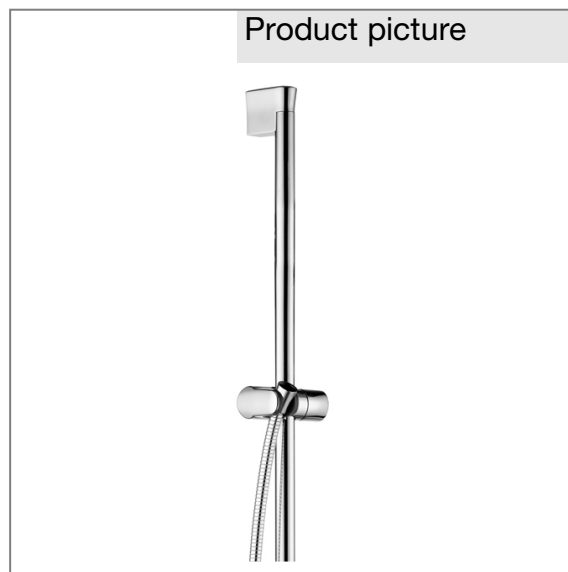

Product: KLUDI FIZZ wall rail DN 15

Ref.: 6762005-00

Product description

wall rail DN 15
 L = 900 mm
 with horizontal and vertical adjustable slider
 KLUDI SIRENAFLEX-hose
 plastic coated
 with metal effect
 with conical nuts
 G 1/2 x G 1/2 x 1600 mm
 with screws and dowels

Finishes:
 05 chrome

Advertisement

- * KLUDI GmbH & Co KG KLUDI FIZZ wall rail item no. 6762005-00
- ** chrome plated brass/plastic
- *** shower hose G 1/2 x G 1/2 x 1600 mm ajar to DIN EN 1113

wall rail, manufacturer KLUDI GmbH & Co KG KLUDI FIZZ wall rail item no. 6762005-00, DN 15, chrome plated brass/plastic, length 900 mm, with horizontal and vertical adjustable slider, without KLUDI hand shower, sliding bar with pipe diameter 23 mm, for borehole distance 915 mm, with KLUDI SIRENAFLEX shower hose plastic coated with metal-effect, with conical nuts 1/2 x 1/2 inch x 1600 mm, Optimal function can only guaranteed with KLUDI hand showers, PN 5,