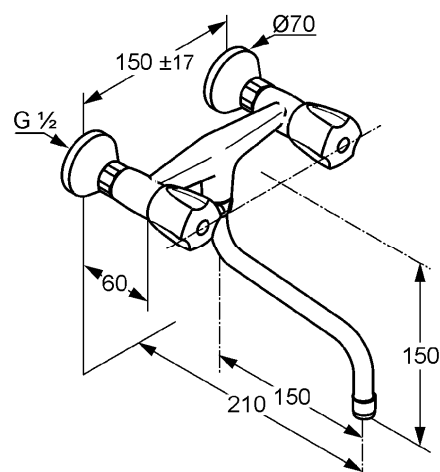

Finishes:
 05 chrome

Product picture

Advertisement

- * KLUDI GmbH & Co KG KLUDI STANDARD sink wall mixer item no. 310520508/15
- ** classic headparts, DIN EN 200
- *** chrome plated brass, DIN 50930-6

sink wall mixer DN 15, manufacturer KLUDI GmbH & Co KG KLUDI STANDARD sink wall mixer item no. 310520508 / 310520515, DN 15, chrome plated brass, type: sink wall mixer DN 15, swivel spout, handle projection 50 mm, aerator M 22 x I, noise level DIN EN 4109 group I, report no. P- IX 1936 / IA, flow class A (max. 0,25 l/s), nozzle projection 210 mm, S unions 1/2 x 3/4 inch, classic headparts, handles with marking red/blue, outlet connection 3/4 inch, choice of handle: 08 = handle Terralux chrome plated metal, 15 = handle Terralux ABS chrome plated plastic, for pressure type water heater, for continuous line heater, PN 10

Dimensional drawing

Flow rate diagram