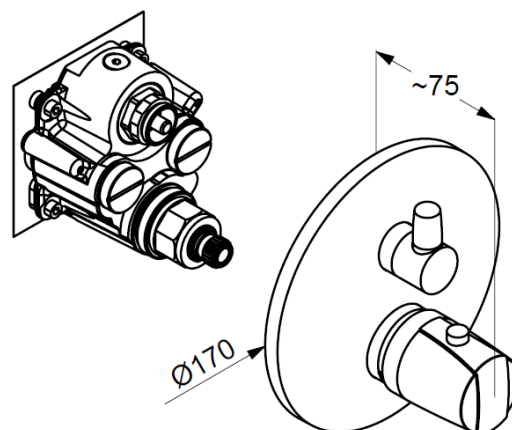

### KLUDI OBJEKTA

concealed thermostatic shower mixer  
trim set with functional unit  
PN 10

Ref.:  
358350538

Finishes:  
05 chrome

#### Product description

Manufacturer KLUDI GmbH & Co. KG

Typ: KLUDI OBJEKTA

concealed thermostatic shower mixer PN 10

trim set with functional unit

Ref.: 358350538

concealed thermostatic shower mixer  
trim set without pre-installation set  
pre installation set KLUDI FLEXX.BOX Art. Nr. 88011  
wall mounted  
trim set with functional unit  
with ceramic shut-off valve  
temperature handle with hotwater safety at 38°C  
flow rate at 3 bar = 20 l/ min.  
with integrated back flow preventer

Product picture

Dimensional drawing

Flow rate diagram