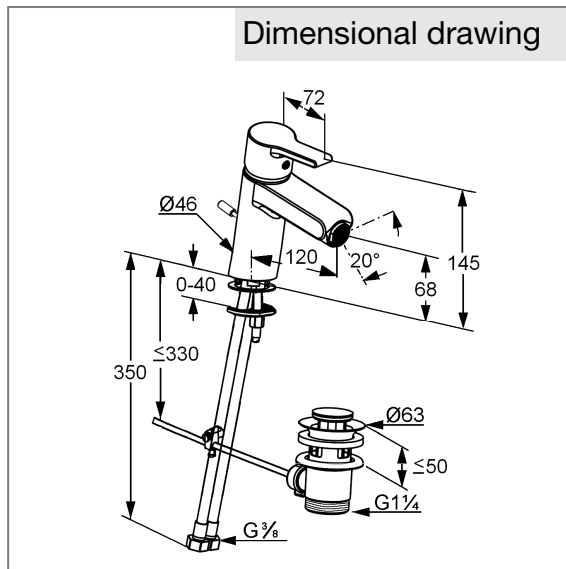

Product: KLUDI O-CEAN single lever bidet mixer DN 10

Ref.: 384300575

Product description

single lever bidet mixer DN 10
 solid lever
 single hole mounted
 flow class Z
 s-pointer Eco aerator M 24 x l
 ceramic cartridge with hot water safety device
 pop up waste 1 1/4 inch
 rapid installation set
 flexible high pressure supply tubes G 3/8
 noise group I

Finishes:
 05 chrome

Product picture

Advertisement

- * KLUDI GmbH & Co KG KLUDI O-CEAN single lever bidet mixer item no. 384300575
- ** ceramic cartridge with hot water safety device Ø 35 mm, DIN- EN 817
- *** brass chrome plated, DIN 50930-6

bidet single lever mixer, manufacturer KLUDI GmbH & Co KG KLUDI O-CEAN single lever bidet mixer item no. 384300575, DN 10, chrome plated brass, ceramic cartridge with hot water safety device Ø 35 mm, solid lever, noise level DIN EN 4109 group I, report no. P- IX ..., type: bidet single lever mixer DN 10, flow class Z (max. 0,12 l/s), pop up waste 1 1/4 inch, flexible high pressure supply tubes 3/8 inch with DVGW / KIWA / WRAS / CSTB with metal body length 350 mm, nozzle projection 120 mm, nozzle height 68 mm, lever projection 72 mm, with rapid installation set, s-pointer Eco aerator M 24 x l, overall length 145 mm, for pressure type water heater, continuous line heater, PN 10,

Dimensional drawing

Flow rate diagram