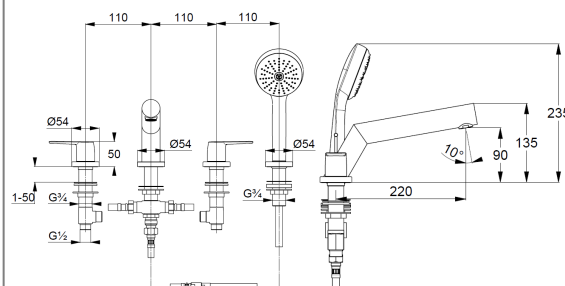

DN 15/ PN 10

Art. Nr. 404250575

concealed 4-hole bath/ shower mixer

extractable hand shower Logo 1 S

automatic diverter: shower/ bath

4-hole tiles deck mounted installation

solid lever, metal

Aerator, S-Pointer M24

protected against back flow

ceramic headparts 90°

flow rate at 3 bar = 27 l/ min.

shank-fixing

without flexible high pressure supply tubes Article No.

7544605-00

Hand shower hoses M15 x 1500 mm

Product Picture

Dimensional drawing

Flow rate diagram